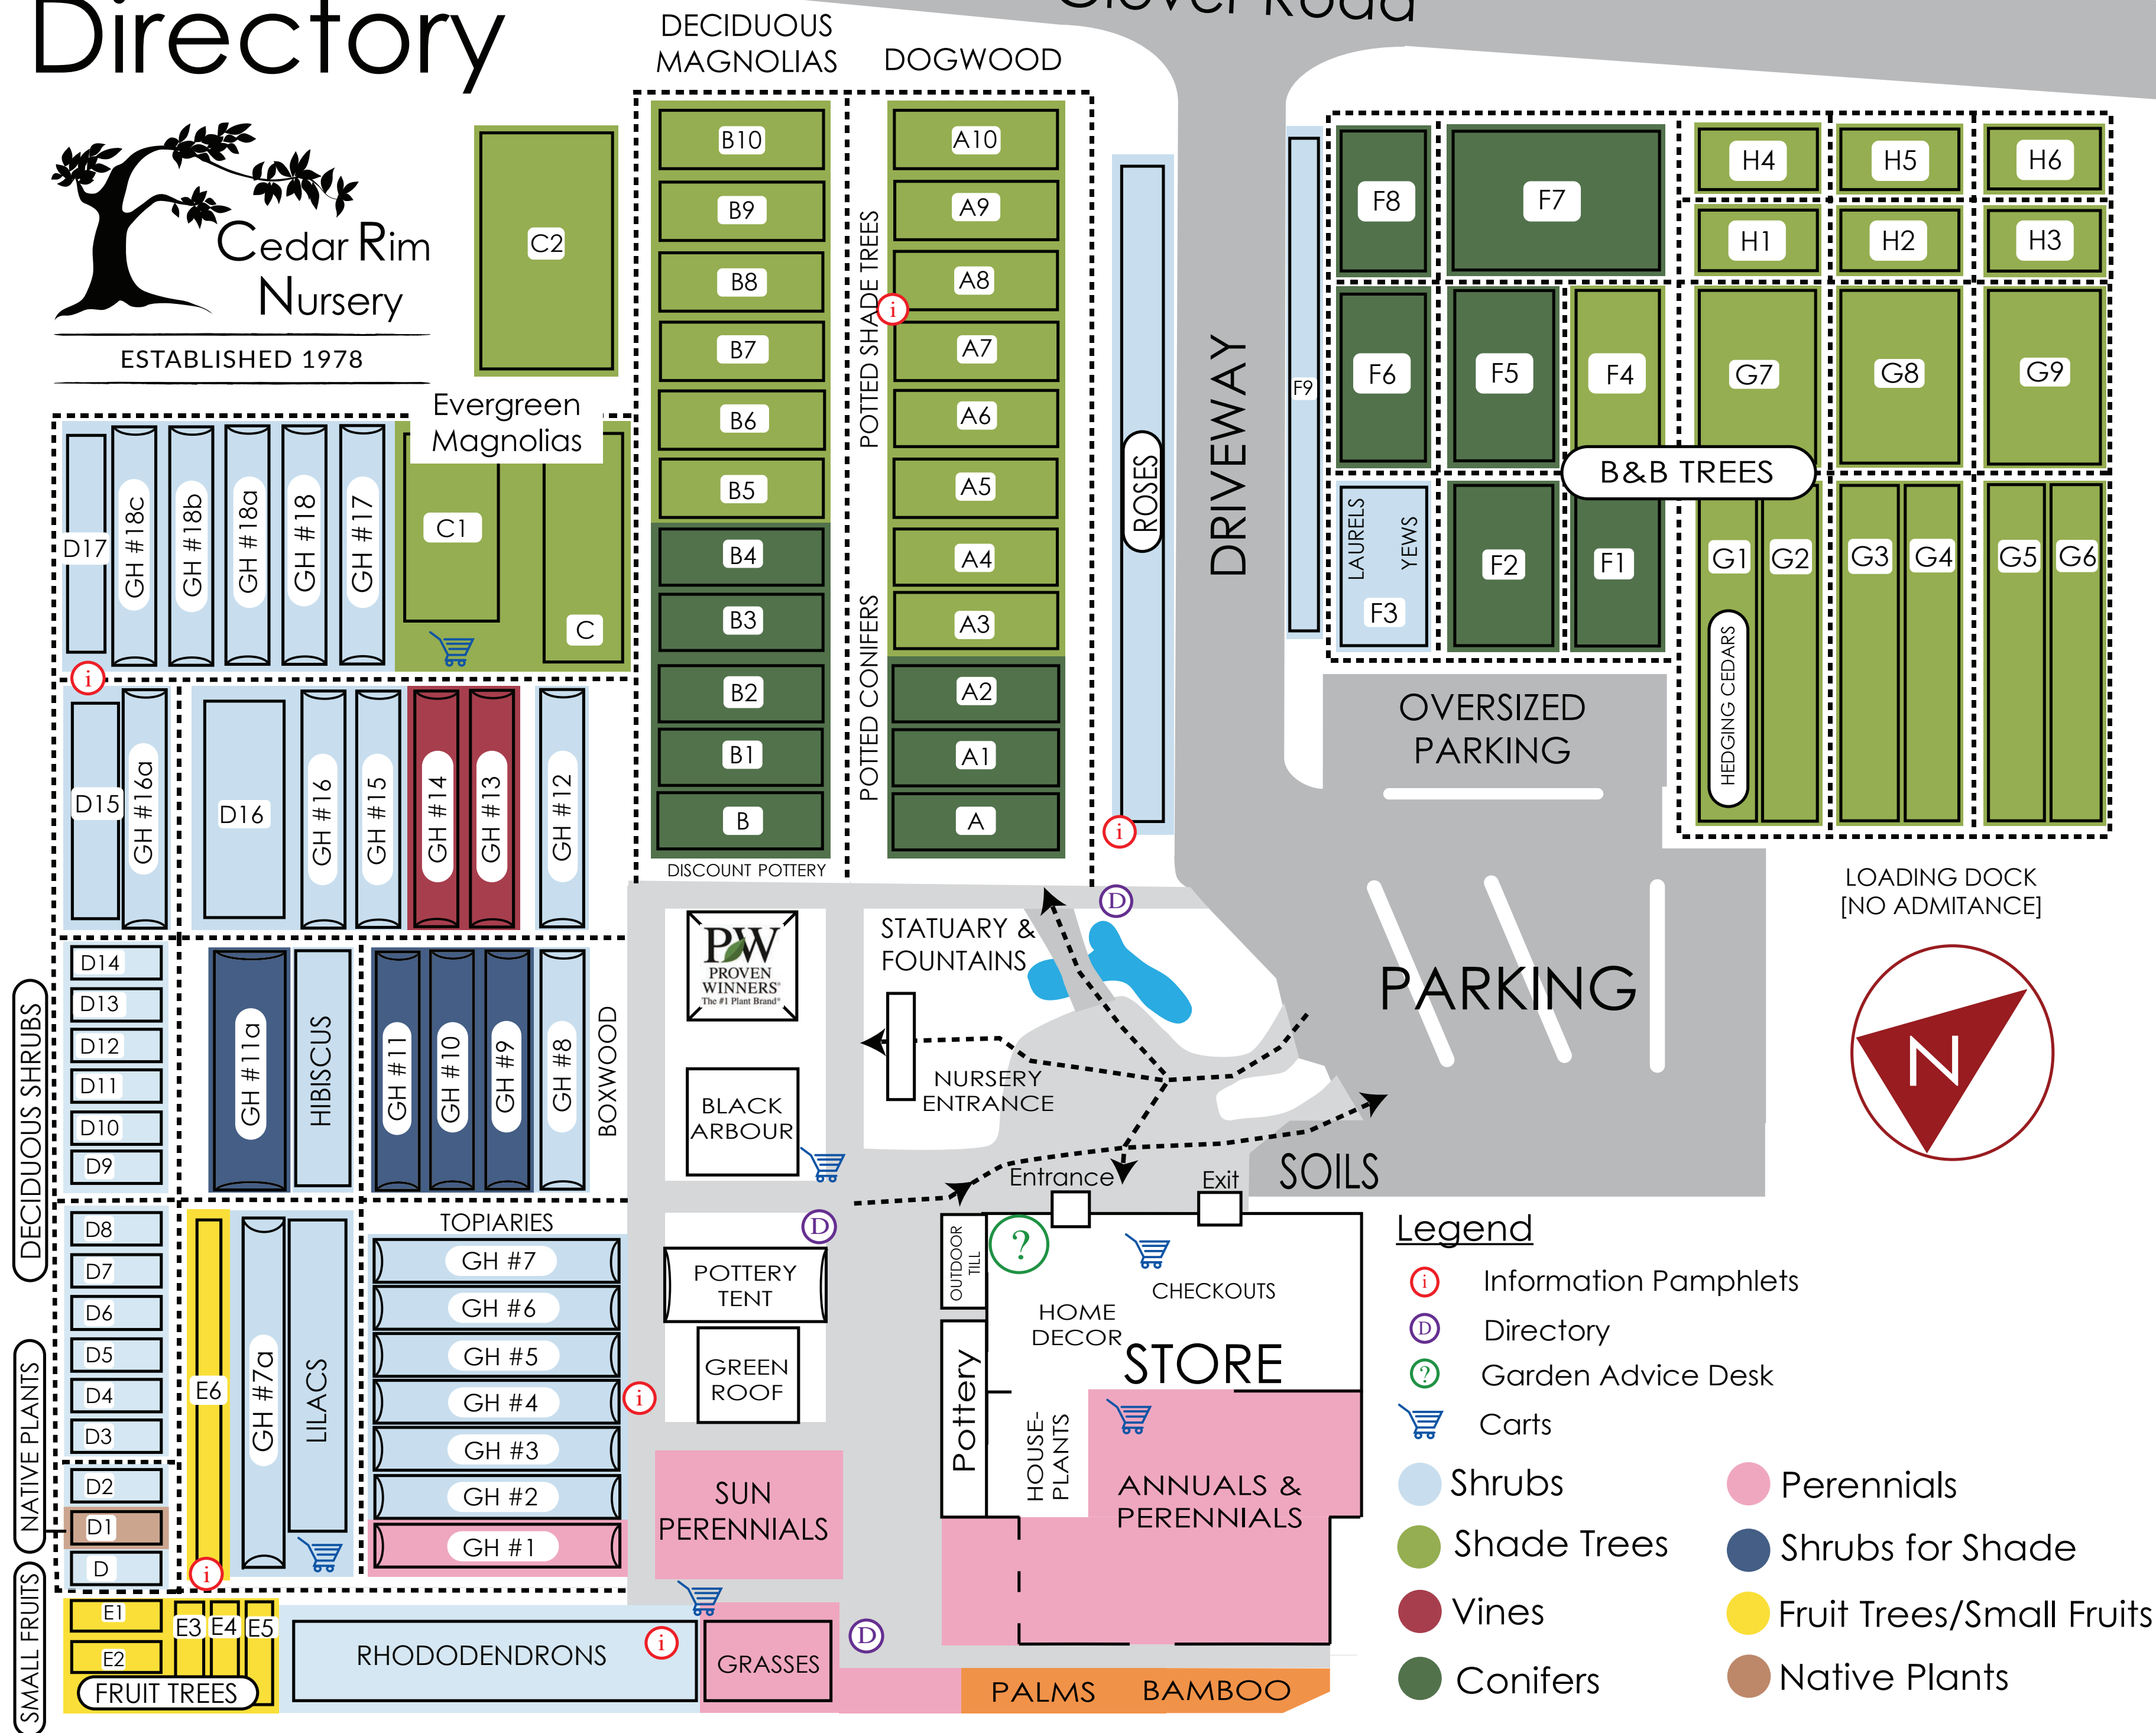

Directory

Glover Road

- Legend**
- i Information Pamphlets
 - D Directory
 - ? Garden Advice Desk
 - Carts
 - Shrubs
 - Shade Trees
 - Vines
 - Conifers
 - Perennials
 - Shrubs for Shade
 - Fruit Trees/Small Fruits
 - Native Plants

SHRUBS – DECIDUOUS

Scientific Name	Common Name	Containers	B&Bs
Amelanchier	Serviceberry	D1	H3
Aronia	Chokeberry	D1	
Azalea	Azalea	D10	
Berberis	Barberry	D9	
Buddleia	Butterfly Bush	D15	
Callicarpa	Beautyberry	D2	
Calycanthus	Carolina Allspice	GH#17	
Caryopteris	Bluebeard	D15	
Chaenomeles	Flowering Quince	D1, D2	
Clerodendrum	Mexican Hydrangea	GH#7	
Clethra	Summersweet	D15	
Cornus	Shrub Dogwood	D2	
Corylopsis	Winter Hazel	D2, D3	
Corylus	Filbert	E5	
Cotinus	Smokebush	D2	H3
Cotoneaster	Cotoneaster	GH#16	
Deutzia	Deutzia	GH#12	
Diervilla	Honeysuckle Bush	D15	
Edgeworthia	Paperbush	GH#7a	
Enkianthus	Enkianthus	D12, D15	
Euonymus alata	Burning Bush	D3	
Exochorda	Bridal Bush	D5, D12	
Forsythia	Forsythia	D2	
Fothergilla	Fothergilla	D2, D3	
Small Fruits	Blueberry, Honeyberry, Raspberry, Blackberry, Currants, Gooseberry, Rhubarb, Goji, Huckleberry, Jostaberry	E1, E2	
Hamamelis	Witchhazel	D3	H3, G8
Hibiscus	Rose of Sharon	Between GH#11&11a	H1, H6
Hydrangea	Hydrangea	GH#16a, GH18	
Hypericum	St. John's Wort	D16	
Itea	Sweetspire	D15	
Kerria	Japanese Kerria	D15	
Kolkwitzia	Beautybush	D11	
Lavandula	Himalayan Honeysuckle	GH# 7	Outdoor Perennial Tables
Lonicera	Shrub Honeysuckle	GH#8	
Philadelphus	Mock Orange	D12	
Physocarpus	Ninebark	D14	
Potentilla	Cinquefoil	D9	
Robinia pseudoacacia	Lace Lady Twisty Baby	D15	
Rubus spectabilis	Salmonberry	D1-D3, D4	
Rhus	Sumac	D1-D3, D4	
Ribes	Flowering Currant	D12	
Rosa	Roses	Southside of Driveway, D3, D4	
Salix (Shrub)	Willow	D3, D4, D12, GH#8	
Sambucus	Elderberry	D3, D4, D13	
Spiraea	Spiraea	D4, D5, D6, D7, D8	
Stachyurus	Early Spiketail	GH#7	
Symphoricarpos	Snowberry	D1	
Syringa	Lilac	Behind GH#1-7	H3
Viburnum	Viburnum	D8	H3
Weigela		D13, D14	