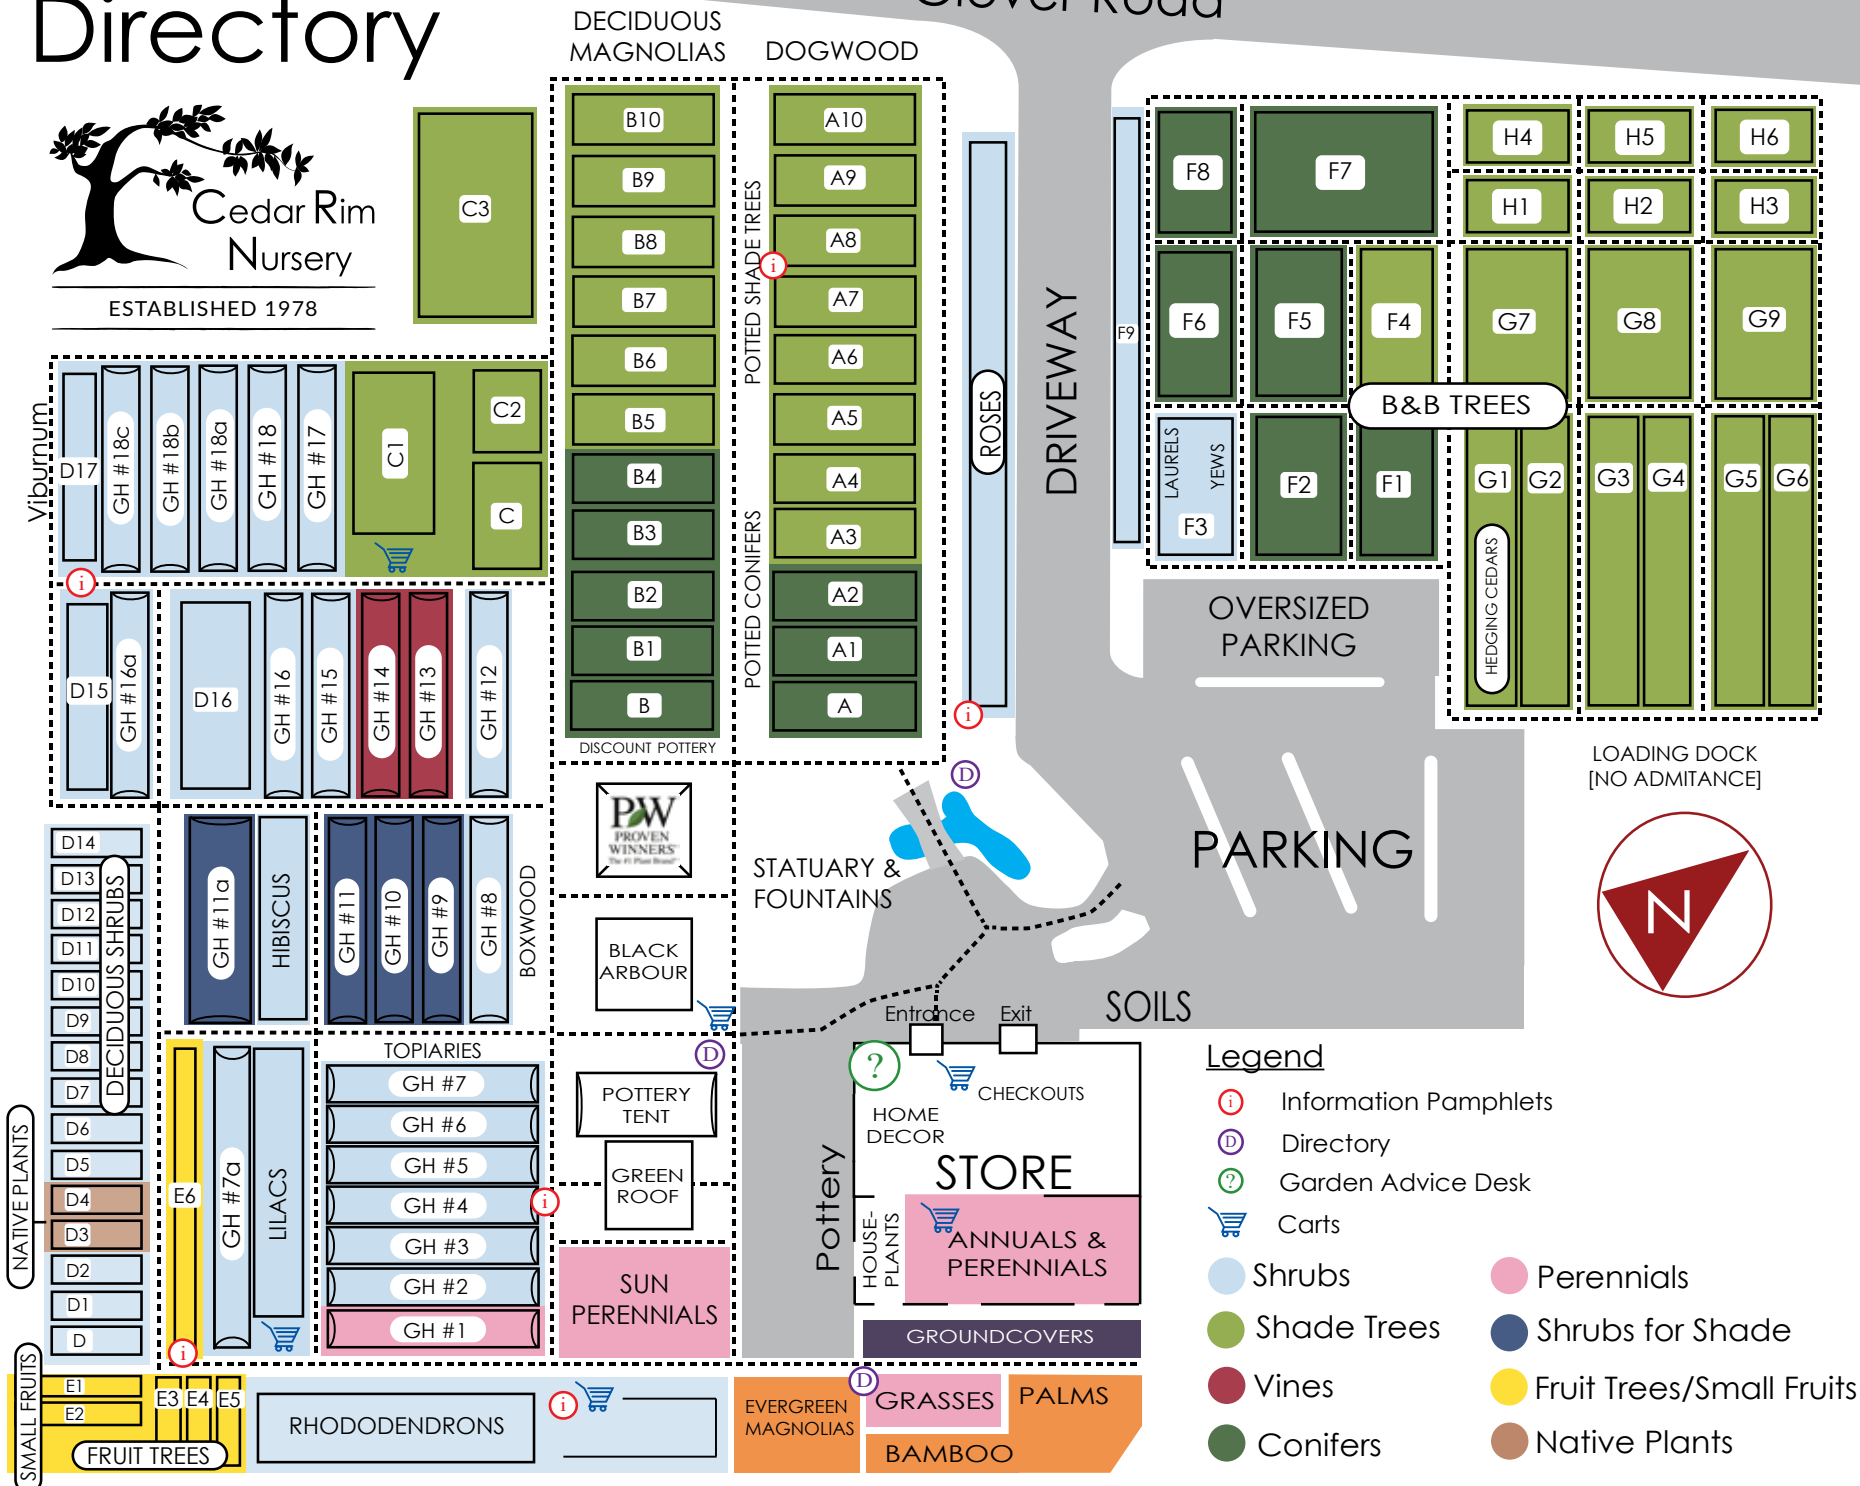

# Directory

Glover Road

- Legend**
- (i) Information Pamphlets
  - (D) Directory
  - (?) Garden Advice Desk
  - 🛒 Carts
  - Shrubs
  - Shade Trees
  - Vines
  - Conifers
  - Perennials
  - Shrubs for Shade
  - Fruit Trees/Small Fruits
  - Native Plants